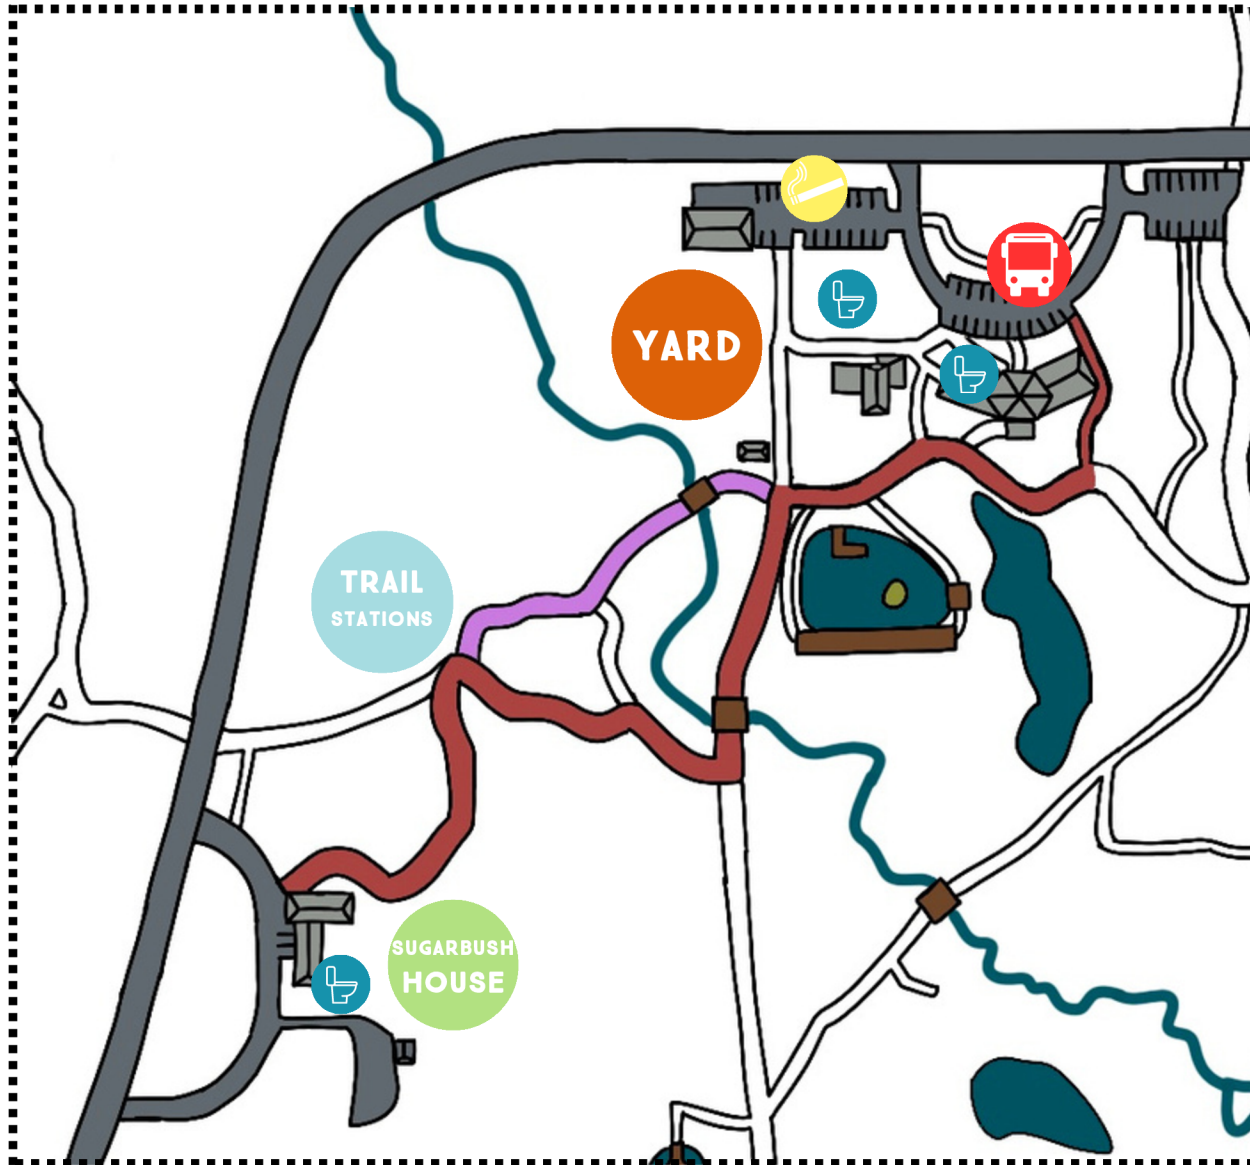

THE FROTHY FORAGE

2026

PRESENTED BY

-  **BEER TREK**
STICK TO THE GRAVEL TRAIL
-  **ADVENTURE TRAIL**
UNEVEN GROUND
-  **DESIGNATED SMOKING AREA**
-  **BATHROOMS**
-  **SHUTTLE PICK UP / DROP OFF**
LAST SHUTTLE AT 4:15PM

-  **YARD**
8 SAMPLING STATIONS
1 FOOD VENDOR
THE STALLEY CATS
SHERPER'S
BETHMAYHEM
RAFFLE
FIRST IN FROTHY

-  **SUGARBUSH HOUSE**
4 SAMPLING STATIONS
1 FOOD VENDOR
TERRY KING

-  **TRAIL STATIONS**
5 SAMPLING STATIONS

OPEN SAMPLING UNTIL 3PM | CASH BAR 3PM-4PM

VOTE FOR YOUR FAVORITE PURVEYOR IN THE FIRST IN FROTHY @ THE YARD | VOTING CLOSES AT 3PM